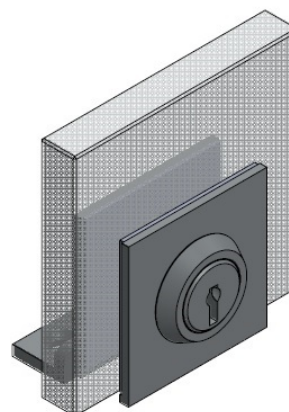

PRODUCT SHEET

Description:

Glass Door Lock "Swan" KA, 8-10mm Glass, Brass , CPL, W/ Raised Brass Striker, CPL, W/SISO Metal Keys

Item number:

14.09.001-0

Units	Box	Carton	HS Code	Barcode
Pcs.	10	100	8302415000	 5704866045674