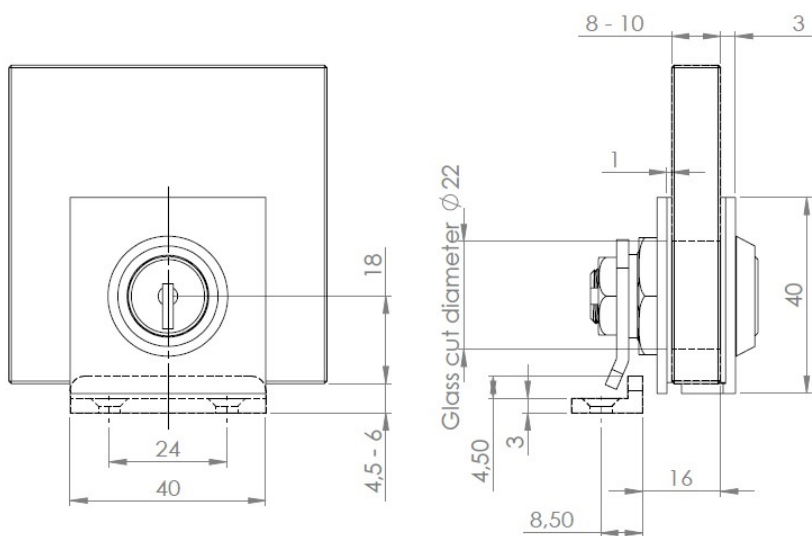

PRODUCT SHEET

Description:

Glass Door Lock "Swan" KA, 8-10mm Glass, Brass , CPL, W/ Raised Brass Striker, CPL, W/SISO Metal Keys

Item number:

14.09.001-0

Units	Box	Carton	HS Code	Barcode
Pcs.	10	100	8302415000	 5704866045674